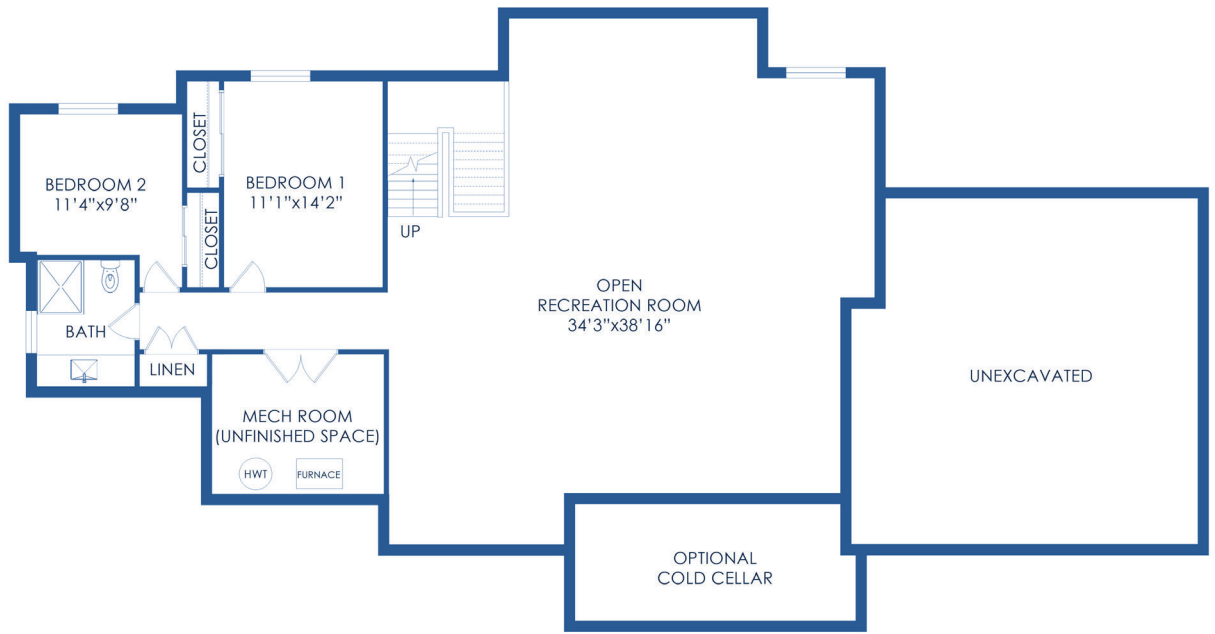

FIRST FLOOR

## THE ANCHOR

1873 SQ FT (+ 467 SQ FT Optional Loft)  
 (+ 1,709 SQ FT Optional Finished Basement)

This floor plan including any furniture, fixture measurements and dimensions are approximate and for illustrative purposes only

FINISHED BASEMENT

LOFT