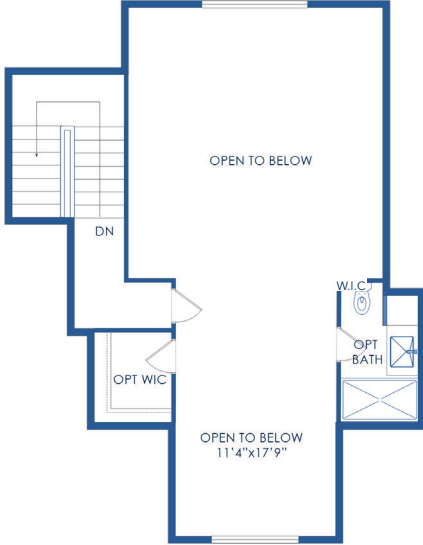

FIRST FLOOR

## THE ANCHOR

1873 SQ FT (+ 467 SQ FT Optional Loft)  
 (+ 1,709 SQ FT Optional Finished Basement)

This floor plan including any furniture, fixture measurements and dimensions are approximate and for illustrative purposes only

FINISHED BASEMENT

LOFT