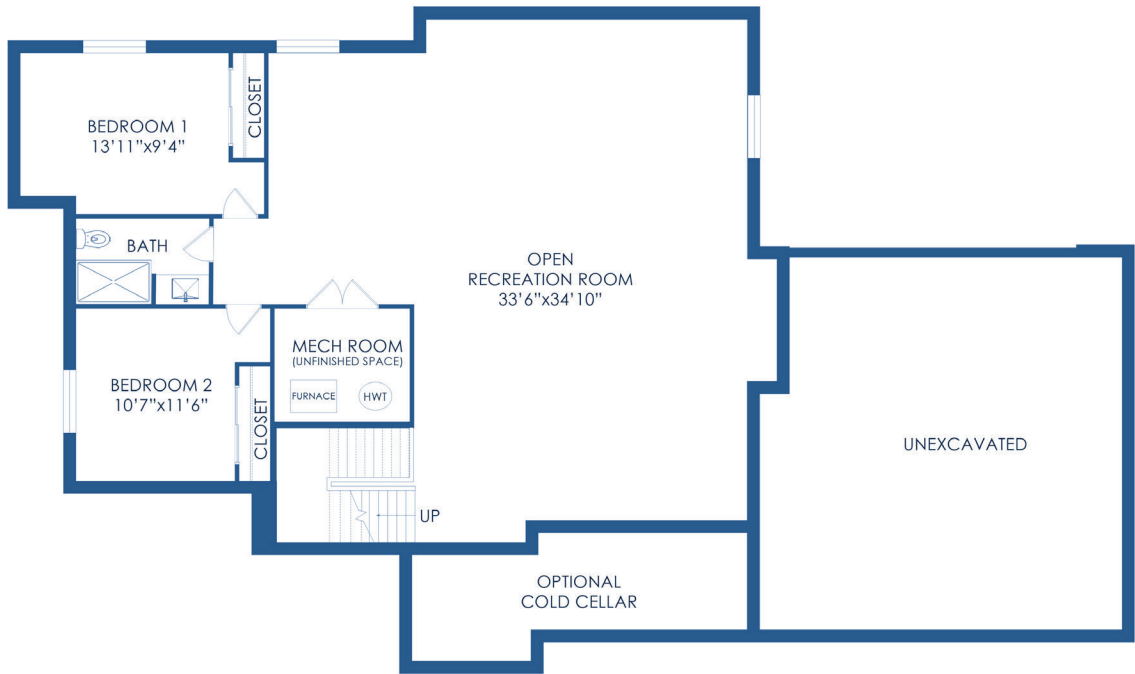

FIRST FLOOR

## THE BEAUFORT

1703 SQ FT (+ 438 SQ FT Optional Loft)  
 (+ 1,612 SQ FT Optional Finished Basement)

This floor plan including any furniture, fixture measurements and dimensions are approximate and for illustrative purposes only

FINISHED BASEMENT

LOFT

# THE BEAUFORT

1703 SQ FT (+ 438 SQ FT Optional Loft)  
(+ 1,612 SQ FT Optional Finished Basement)

This floor plan including any furniture, fixture measurements and dimensions are approximate and for illustrative purposes only