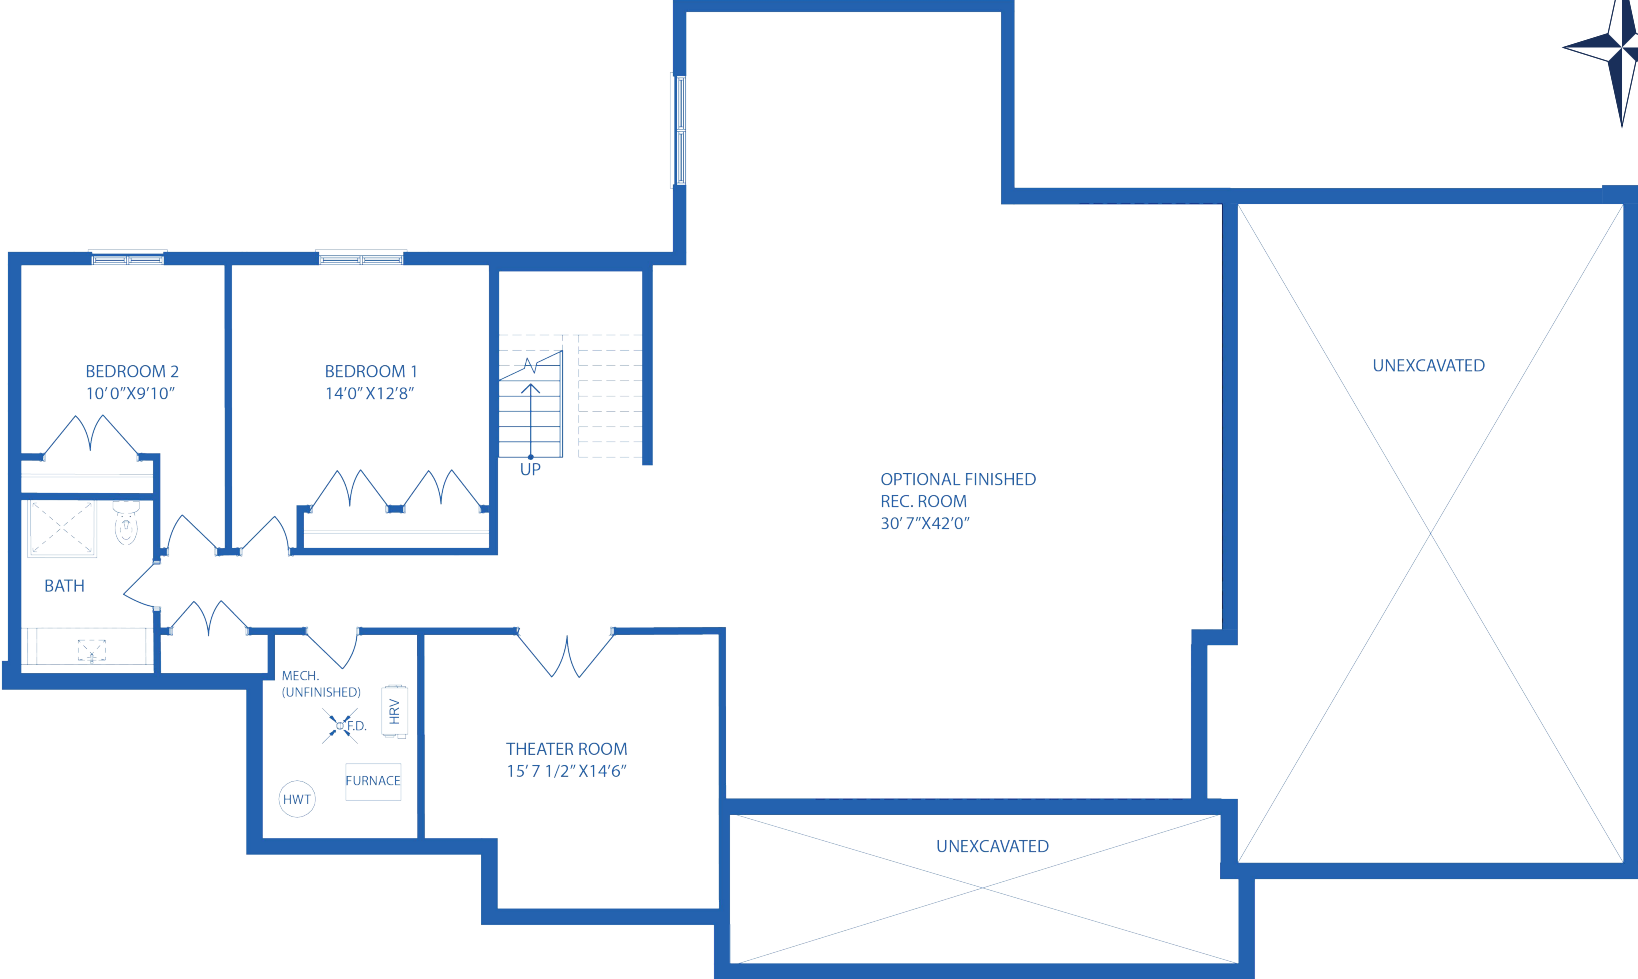

# THE Danforth

2,388 SQ FT + 2,241 SQ FT Optional Finished Basement

This floor plan including any furniture, fixture measurements and dimensions are approximate and for illustrative purposes only

# THE Danforth

Optional Finished Basement 2,241 SQ FT

This floor plan including any furniture, fixture measurements and dimensions are approximate and for illustrative purposes only